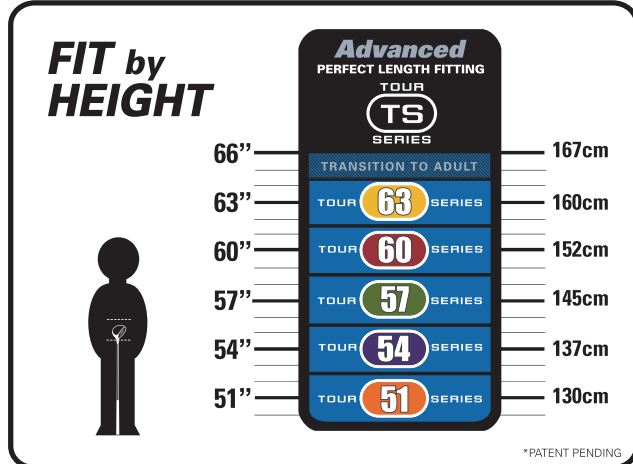

What makes TOUR SERIES special and unique is that each size is designed and manufactured to provide a perfect fit. We accomplish this by customizing every aspect of each club including length, driver loft and volume, club head weight, shaft weight, frequency, flex with a low kick point, grip size and lie angle.

 **U.S. Kids Golf FITTING CHART™**

Beta Forged Titanium Driver

Proportionately sized head, classic pear shaped with maximum allowable CT (Characteristic Time) for an extra 15 yards off the tee

597 Alignment Putter